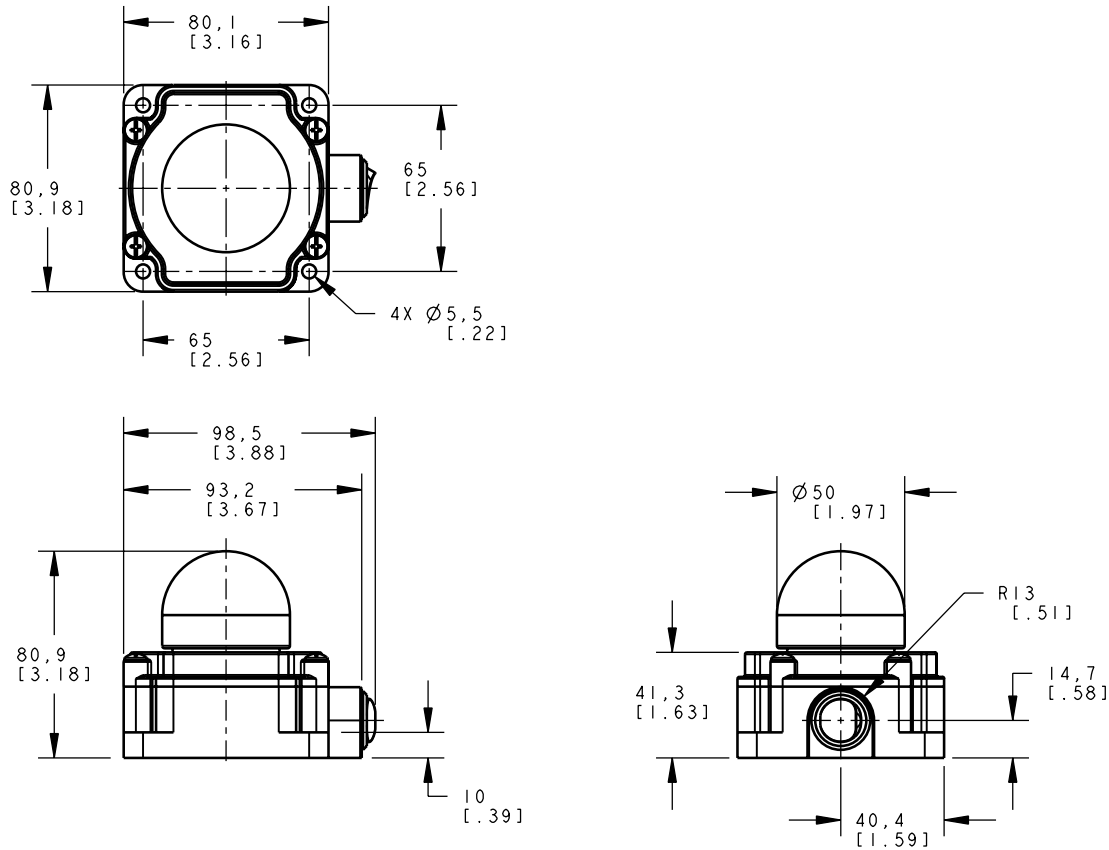

Feature	Description
Operating Conditions	-20° to +50° C (-4° to +122° F)

Dimensions

WARNING . . . Not To Be Used for Personnel Protection

Never use this product as a sensing device for personnel protection. Doing so could lead to serious injury or death

This product does NOT include the self-checking redundant circuitry necessary to allow its use in personnel safety applications. A sensor failure or malfunction can cause either an energized or de-energized sensor output condition. Consult your Banner Safety Products catalog for safety products that meet OSHA, ANSI and IEC standards for personnel protection.

Warranty: Banner Engineering Corp. will repair or replace, free of charge, any product of its manufacture found to be defective at the time it is returned to the factory during the warranty period. This warranty does not cover damage or liability for the improper application of Banner products. This warranty is in lieu of any other warranty either expressed or implied.