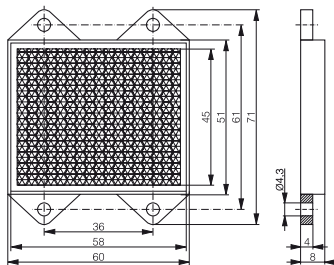

REFLECTOR TYPE 12

Range 80% of type 3
Part reference: **LXR-0000-012**