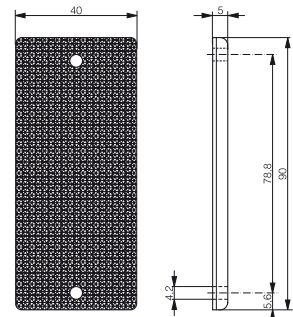

REFLECTOR TYPE 14

Range 50% of type 3
Part reference: **LXR-0000-014**