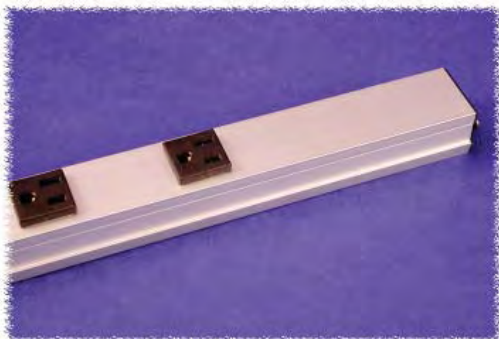

Rack Mount Outlet Strips

Also Available (by special order) - change to 90 degree receptacles on any models shown above.

Color Options

Natural Aluminum Finish