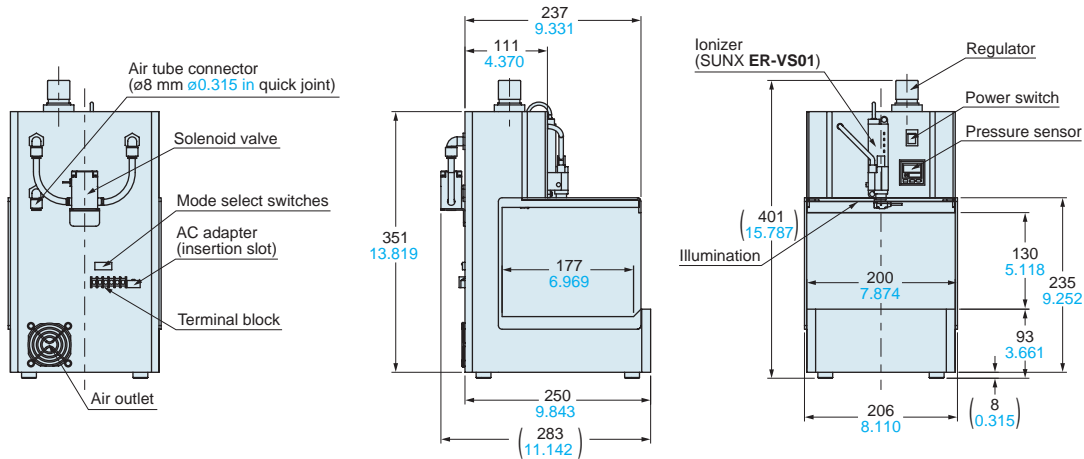

OPTIONS

EC-BD50 / ø50 duct flange

A flange that connects a ø50 mm ø1.969 in duct hose for air exhaust to the EC-B main body

EC-BD76 / ø76 duct flange

A flange that connects a ø76 mm ø2.992 in duct hose for air exhaust to the EC-B main body

EC-BFX3 / Filter for EC-B01-EX

Replacement filter: 3 pcs. per set

EC-B2FX3 / Filter for EC-B02-EX

Replacement filter: 3 pcs. per set

EC-BAS / Spot nozzle

Exclusive nozzle for EC-B02-EX. Ionized air can be collected around the center. 2 pcs. per set.

DIMENSIONS (Unit: mm in)

EC-B01-EX

EC-B02-EX