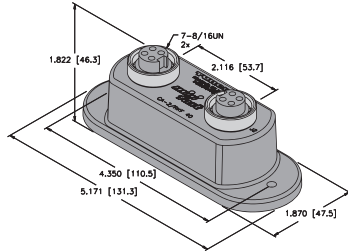

minifast® Conduit Adapters, 1 Port

- Attaches to Standard Conduit Bodies for Transition to 3-5 Wire minifast Connectors
- Gasket and 8-32 x 1/2 Mounting Screws
- IP 67 Protection (only when all receptacles are mated or covered with plugs)

| Drawing Number | Part Number | Cable | Application | Wiring Diagram |
|----------------|-------------|------------------------------------|---|----------------|
| | CA-1/RKF 30 | Nylon Housing 80°C 250 V, 9A | Attaches to standard conduit body for transition to 3-wire minifast connector | |
| | CA-1/RKF 40 | | Attaches to standard conduit body for transition to 4-wire minifast connector | |
| | CA-1/RKF 50 | | Attaches to standard conduit body for transition to 5-wire minifast connector | |

Standard receptacle housing material is nickel plated brass. "RKF"; "RKfV" indicates 316 stainless steel.
Example: CA-2/RKfV 50.

Pinouts

| Female | | | Male | | |
|--------|-------|-------|-------|-------|-------|
| | | | | | |
| 3-Pin | 4-Pin | 5-Pin | 3-Pin | 4-Pin | 5-Pin |

minifast® Conduit Adapters, 2 Port

- Attaches to Standard Conduit Bodies for Transition to 3-5 Wire minifast Connectors
- Gasket and 8-32 x 1/2 Mounting Screws
- IP 67 Protection (only when all receptacles are mated or covered with plugs)