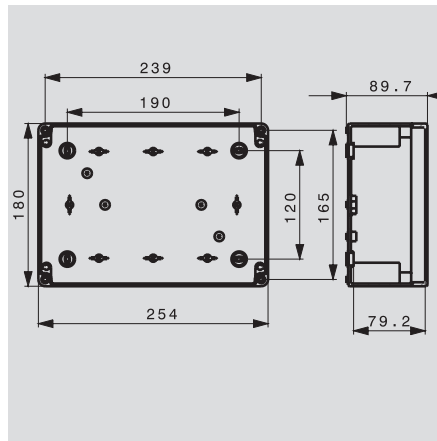

GPS 25/18/09