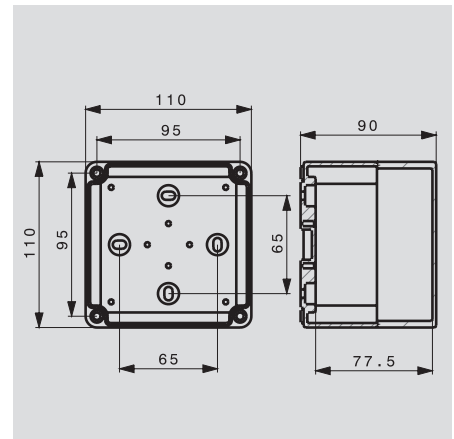

GPS 11/11/09

Length x Width x Height mm

110 x 110 x 66

110 x 110 x 90

Technical data

Dimensions

Inner height	mm	53
Weight	g	190

Cable entries, without pre-embossings

	Top / Bottom	Left / Right
M12	5	5
M16	3	3
M20	2	2
M25	2	2
M32		
M40		
M50		

Cable entries, with pre-embossings

	Top / Bottom	Left / Right
PG 11/16		
PG 16/21	2 / 1	2
PG 16		
PG 21/29		

Terminal equipment

WDU 2.5		
WDU 4		
WDU 6		
WDU 10		

Information

	Top / Bottom	Left / Right

	Top / Bottom	Left / Right
	2 / 1	2

Information

	77
	250

	Top / Bottom	Left / Right
	5	5
	3	3
	2	2
	2	2

	Top / Bottom	Left / Right
	2 / 1	2

	12
	10
	7
	6

Information

Ordering data

With pre-embossing

Grey lid	
Transparent lid	

Without pre-embossing

Grey lid	
Transparent lid	

Information

Type

GPS 11/11/07 ko 7035	9917630000
GPS 11/11/07 ko trsp	1785430000

GPS 11/11/07 pl 7035	9917640000
GPS 11/11/07 pl trsp	1785520000

Information

Type

GPS 11/11/09 ko 7035	9917650000
GPS 11/11/09 ko trsp	1785440000

GPS 11/11/09 pl 7035	1789310000
GPS 11/11/09 pl trsp	1785530000

Information

Accessories

Mounting plate	
2.5 mm	Pertinax

Other accessories

External fixing lugs	set of 4 pieces each
Hinge	set of 1 piece each

Information

Type	Qty.	Order No.
MP GPS 11/11	1	1789360000
MF GPS	4	9917820000
HG GPS small	1	9917830000

Information

Type	Qty.	Order No.
MP GPS 11/11	1	1789360000
MF GPS	4	9917820000
HG GPS small	1	9917830000

Information

Articles with coloured order number are kept permanently in stock at the central warehouse in Germany.
Delivery times see page X.2