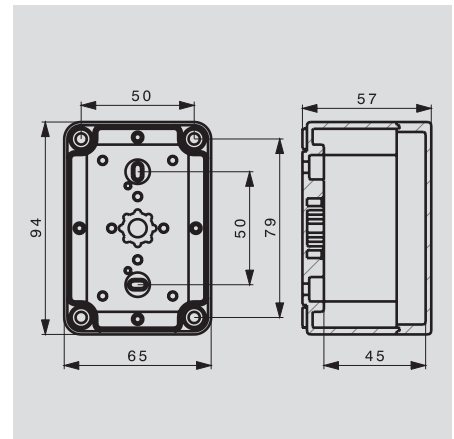

### Technical data

Material	Polystyrene
Surface	Grey, similar to RAL 7035
Gasket	Polyurethane
Lid	Grey: polystyrene Transparent: polycarbonate
Lid fixing	4 crosshead screws (polyamide)
Enclosure mounting	4 holes or wall lug set (accessories)
Equipment mounting	Self-tapping screws (accessories)
Protection class	IP 66
max. temperature range	-40°C to 70°C
Flammability	V - 2 acc. to UL 94

### GPS 09/07/06

Length x Width x Height mm

65 x 65 x 57

94 x 65 x 57

#### Dimensions

Inner height	mm	45
Weight	g	85