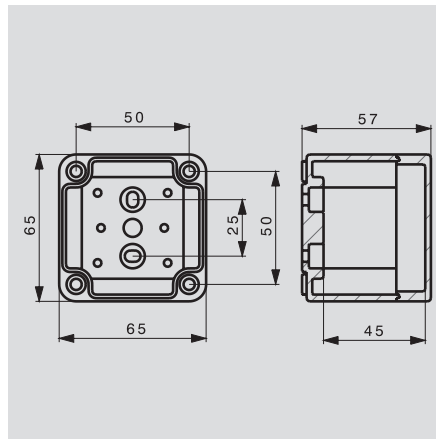

### Technical data

Material	Polystyrene
Surface	Grey, similar to RAL 7035
Gasket	Polyurethane
Lid	Grey: polystyrene Transparent: polycarbonate
Lid fixing	4 crosshead screws (polyamide)
Enclosure mounting	4 holes or wall lug set (accessories)
Equipment mounting	Self-tapping screws (accessories)
Protection class	IP 66
max. temperature range	-40°C to 70°C
Flammability	V - 2 acc. to UL 94

### GPS 09/07/06

Length x Width x Height mm

65 x 65 x 57

94 x 65 x 57

#### Dimensions

Inner height	mm	45
Weight	g	85