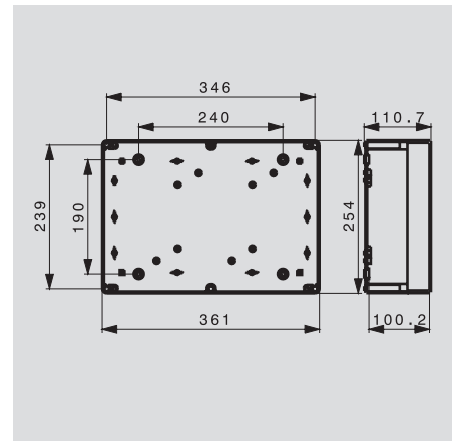

GPS 36/25/11

Length x Width x Height mm

254 x 180 x 90

360 x 254 x 111

Technical data

Dimensions

Inner height	mm	75
Weight	g	637

Cable entries, without pre-embossings

	Top / Bottom	Left / Right
M12	20	10
M16	14	8
M20	6	3
M25	4	2
M32	3	2
M40	3	1
M50		

	Top / Bottom	Left / Right
	20	10
	14	8
	6	3
	4	2
	3	2
	3	1

Cable entries, with pre-embossings

	Top / Bottom	Left / Right
PG 11/16		
PG 16/21	2	
PG 16	8	4
PG 21/29	1	1

	Top / Bottom	Left / Right
	2	
	8	4
	1	1

Terminal equipment

WDU 2.5	40
WDU 4	33
WDU 6	25
WDU 10	20

	40
	33
	25
	20

Information

Ordering data

With pre-embossing

Grey lid	
Transparent lid	

Type	Order No.
GPS 25/18/09 ko 7035	9917740000
GPS 25/18/09 ko trsp	1785480000

Without pre-embossing

Grey lid	
Transparent lid	

GPS 25/18/09 pl 7035	9917750000
GPS 25/18/09 pl trsp	1785570000

Information

Type

GPS 36/25/11 ko 7035	1789330000
GPS 36/25/11 ko trsp	1785490000

GPS 36/25/11 pl 7035	9917770000
GPS 36/25/11 pl trsp	1785580000

Accessories

Mounting plate	
2.5 mm	Pertinax

Other accessories

External fixing lugs	set of 4 pieces each
Hinge	set of 1 piece each

Type	Qty.	Order No.
MP GPS 25/18	1	1789400000
MF GPS	4	9917820000
HG GPS large	1	9917840000

Type	Qty.	Order No.
MP GPS 36/25	1	1789410000
MF GPS	4	9917820000
HG GPS large	1	9917840000

Information

Articles with coloured order number are kept permanently in stock at the central warehouse in Germany.
Delivery times see page X.2