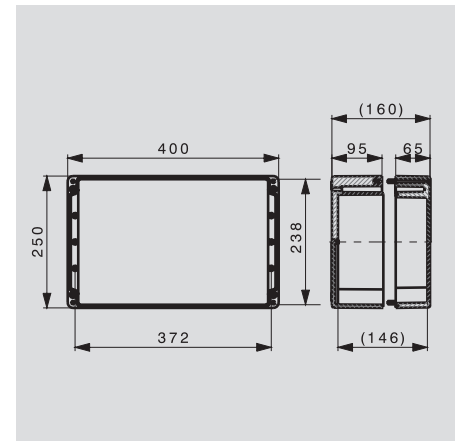

POK 12

400 x 250 x 160

149	
4800	
Top / Bottom	Left / Right
62	32
54	21
33	15
18	8
14	3
6	3
87	
72	
54	

Type	Klippon POK 12	9510540000
Klippon POK 12 Ex	9510370000	

Type	Qty.	Order No.
MP POK 9+12	1	9510650000
SP 15	1	3896100000
SP 20	1	3896200000
SP 30	1	3896300000
EB K81/POK9	1	9511270000
MF POK big	1	9510910000
HG K+POK	1	1580360000
2 hinges per long side		

Articles with coloured order number are kept permanently in stock at the central warehouse in Germany.
Delivery times see page X.2