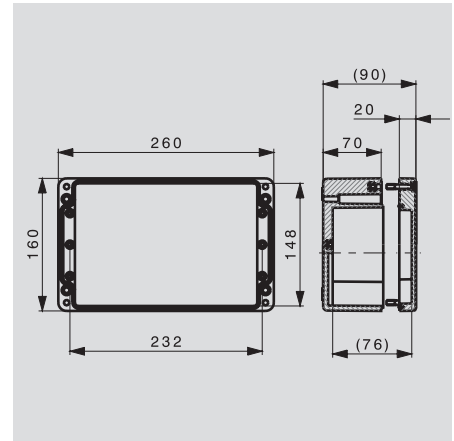

POK 6

Length x Width x Height mm

160 x 160 x 90

260 x 160 x 90

Technical data

Dimensions

Inner height	mm	79
Weight	g	1290

Cable entries

	Top / Bottom	Left / Right
M12	15	11
M16	12	6
M20	6	4
M25	3	2
M32	2	2
M40	2	1

Terminal equipment

WDU 2.5 / ZDU 2.5	17
WDU 4 / ZDU 4	14
WDU 6 / ZDU 6	11
AKZ 2.5	
AKZ 4	

Information

Top / Bottom Left / Right

	Top / Bottom	Left / Right
M12	15	11
M16	12	6
M20	6	4
M25	3	2
M32	2	2
M40	2	1

17

14

11

79

1710

Top / Bottom Left / Right

	Top / Bottom	Left / Right
M12	30	11
M16	24	6
M20	14	4
M25	5	2
M32	4	2
M40	3	1

36

30

23

Ordering data

Standard	grey
ATEX	black

Information

Type

Klippon POK 51	1565410000
Klippon POK 51 Ex	9510250000

Type

Klippon POK 6	1277700000
Klippon POK 6 Ex	9510260000

K

Accessories

Mounting plate

Steel sheet, 2mm	zinc-plated

Spacer M6

Set of 2 pieces each	15 mm
	20 mm
	30 mm

Other accessories

Earthing rail	
External fixing lugs	stainless steel
Hinge	Die cast aluminium

Type	Qty.	Order No.
MP POK 51	1	9510610000
SP 15	1	3896100000
SP 20	1	3896200000
SP 30	1	3896300000
EB K52/POK	1	9511220000
MF POK big	1	9510910000
HG K+POK	1	1580360000

Type	Qty.	Order No.
MP POK 6	1	9510620000
SP 15	1	3896100000
SP 20	1	3896200000
SP 30	1	3896300000
EB K61/POK6	1	9511230000
MF POK big	1	9510910000
HG K+POK	1	1580360000

Information

2 hinges per long side

2 hinges per long side

Articles with coloured order number are kept permanently in stock at the central warehouse in Germany.
Delivery times see page X.2