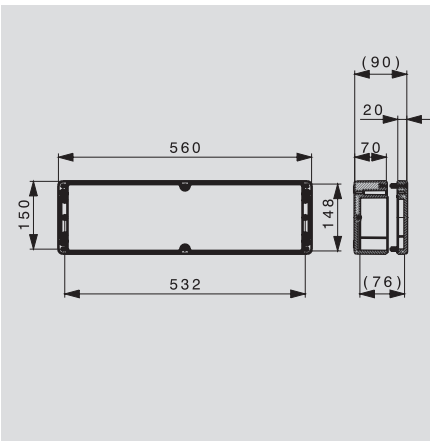

POK 71

560 x 160 x 90

79	
3185	
Top / Bottom	Left / Right
66	11
58	6
32	4
12	2
10	2
8	1
94	
79	
60	

Type	
Klippon POK 71	9510520000
Klippon POK 71 Ex	9510350000

Type	Qty.	Order No.
MP POK 71	1	9510710000
SP 15	1	3896100000
SP 20	1	3896200000
SP 30	1	3896300000
EB POK 71	1	9511250000
MF POK big	1	9510910000
HG K+POK	1	1580360000

2 hinges per long side