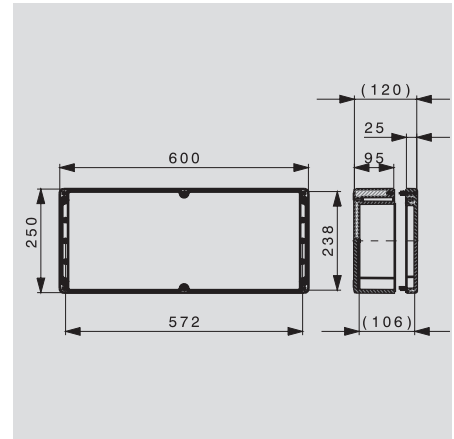

POK 91

Length x Width x Height mm

400 x 250 x 120

600 x 250 x 120

Technical data

Dimensions

Inner height	mm	109
Weight	g	3650

Cable entries

M12	62
M16	54
M20	33
M25	18
M32	14
M40	6

Terminal equipment

WDU 2.5 / ZDU 2,5	87
WDU 4 / ZDU 4	72
WDU 6 / ZDU 6	54
AKZ 2.5	
AKZ 4	

Information

Top / Bottom Left / Right

62	32
54	21
33	15
18	8
14	3
6	3

Top / Bottom Left / Right

96	32
80	21
24	15
20	8
20	3
8	3

145

120

90

Ordering data

Standard	grey
ATEX	black

Type

Klippon POK 9	1565430000
Klippon POK 9 Ex	9510290000

Type

Klippon POK 91	9510470000
Klippon POK 91 Ex	9510300000

Information

K

Accessories

Mounting plate

Steel sheet, 2mm	zinc-plated

Spacer M6

Set of 2 pieces each	15 mm
	20 mm
	30 mm

Other accessories

Earthing rail	
External fixing lugs	stainless steel
Hinge	Die cast aluminium

Type Qty. Order No.

MP POK 9+12	1	9510650000
SP 15	1	3896100000
SP 20	1	3896200000
SP 30	1	3896300000
EB K81/POK9	1	9511270000
MF POK big	1	9510910000
HG K+POK	1	1580360000

Type Qty. Order No.

MP POK 91	1	9510660000
SP 15	1	3896100000
SP 20	1	3896200000
SP 30	1	3896300000
EB POK 91	1	9511280000
MF POK big	1	9510910000
HG K+POK	1	1580360000

Information

2 hinges per long side

2 hinges per long side

Articles with coloured order number are kept permanently in stock at the central warehouse in Germany.
Delivery times see page X.2