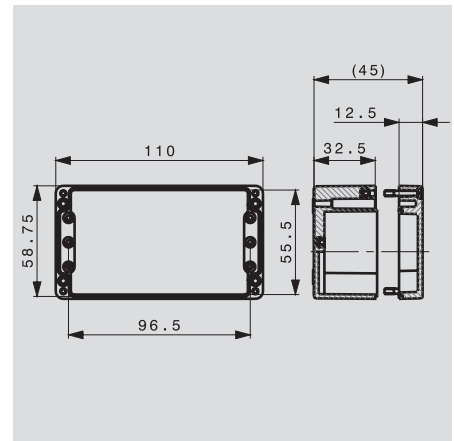

POK 5

220 x 120 x 90

46	
575	
Top / Bottom	Left / Right
16	1
6	1
6	1
4	
33	
28	

80	
750	
Top / Bottom	Left / Right
12	8
6	4
4	3
5	1
4	1
12	
10	
7	

80	
1060	
Top / Bottom	Left / Right
24	8
14	4
12	3
5	1
4	1
3	
31	
26	
19	

Type	Order No.
Klippon POK 32	9510510000
Klippon POK 32 Ex	9510340000

Type	Order No.
Klippon POK 4	1277500000
Klippon POK 4 Ex	9510230000

Type	Order No.
Klippon POK 5	1277600000
Klippon POK 5 Ex	9510240000

Type	Qty.	Order No.
SP 15	1	3896100000
SP 20	1	3896200000
SP 30	1	3896300000
MF POK small	1	9510900000
HG K+POK	1	1580360000

2 hinges per long side

Type	Qty.	Order No.
MP POK 4	1	9510590000
SP 15	1	3896100000
SP 20	1	3896200000
SP 30	1	3896300000
EB K41/POK	1	9511200000
MF POK big	1	9510910000
HG K+POK	1	1580360000

2 hinges per long side

Type	Qty.	Order No.
MP POK 5	1	9510600000
SP 15	1	3896100000
SP 20	1	3896200000
SP 30	1	3896300000
EB K51/POK5	1	9511210000
MF POK big	1	9510910000
HG K+POK	1	1580360000

2 hinges per long side

Articles with coloured order number are kept permanently in stock at the central warehouse in Germany.
Delivery times see page X.2