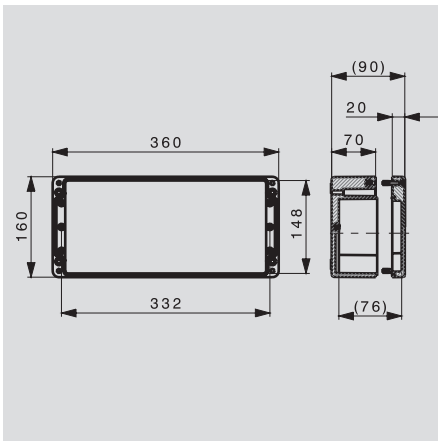

Klippon® POK-Series

POK 7

360 x 160 x 90

79	
2150	
Top / Bottom	Left / Right
45	11
36	6
20	4
8	2
6	2
5	1
56	
47	

Type	
Klippon POK 7	1277800000
Klippon POK 7 Ex	9510270000

Type	Qty.	Order No.
MP POK 7	1	9510630000
SP 15	1	3896100000
SP 20	1	3896200000
SP 30	1	3896300000
EB POK 7	1	9511240000
MF POK big	1	9510910000
HG K+POK	1	1580360000

2 hinges per long side