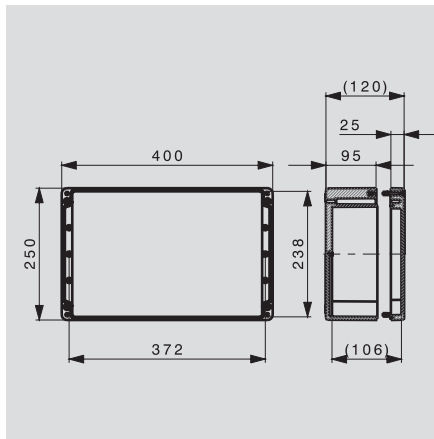

Klippon® POK-Series

Universal polyester enclosures

POK 9

POK 91

Length x Width x Height mm

400 x 250 x 120

600 x 250 x 120

Technical data

Dimensions

Inner height	mm	109
Weight	g	3650

Cable entries

M12	62
M16	54
M20	33
M25	18
M32	14
M40	6

Terminal equipment

WDU 2.5 / ZDU 2,5	87
WDU 4 / ZDU 4	72
WDU 6 / ZDU 6	54
AKZ 2.5	
AKZ 4	

Information

Top / Bottom Left / Right

62	32
54	21
33	15
18	8
14	3
6	3

Top / Bottom Left / Right

96	32
80	21
24	15
20	8
20	3
8	3

145

120

90

Ordering data

Standard	grey
ATEX	black

Type

Klippon POK 9	1565430000
Klippon POK 9 Ex	9510290000

Type

Klippon POK 91	9510470000
Klippon POK 91 Ex	9510300000

Information

K

Accessories

Mounting plate

Steel sheet, 2mm	zinc-plated

Spacer M6

Set of 2 pieces each	15 mm
	20 mm
	30 mm

Other accessories

Earthing rail	
External fixing lugs	stainless steel
Hinge	Die cast aluminium

Type Qty. Order No.

MP POK 9+12	1	9510650000
SP 15	1	3896100000
SP 20	1	3896200000
SP 30	1	3896300000
EB K81/POK9	1	9511270000
MF POK big	1	9510910000
HG K+POK	1	1580360000

Type Qty. Order No.

MP POK 91	1	9510660000
SP 15	1	3896100000
SP 20	1	3896200000
SP 30	1	3896300000
EB POK 91	1	9511280000
MF POK big	1	9510910000
HG K+POK	1	1580360000

Information

2 hinges per long side

2 hinges per long side

Articles with coloured order number are kept permanently in stock at the central warehouse in Germany.
Delivery times see page X.2