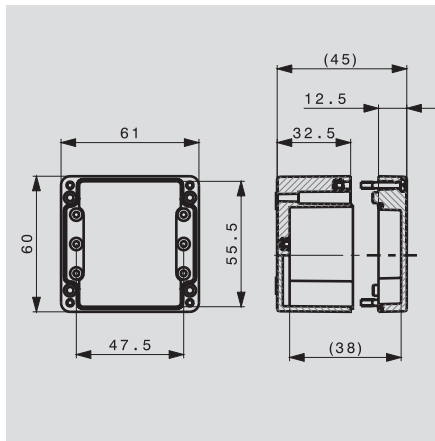

POK 4

125 x 120 x 90