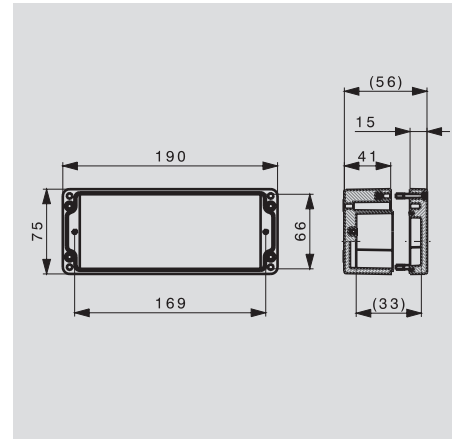

POK 31

190 x 75 x 55

Technical data

Dimensions

Inner height	mm	46
Weight	g	405

Cable entries

	Top / Bottom	Left / Right
M12	11	1
M16	5	1
M20	4	1
M25	3	
M32		
M40		

Terminal equipment

WDU 2.5 / ZDU 2.5	
WDU 4 / ZDU 4	
WDU 6 / ZDU 6	
AKZ 2.5	20
AKZ 4	17

Information

	Top / Bottom	Left / Right
	14	1
	6	1
	5	1
	4	

	26
	22

	Top / Bottom	Left / Right
	14	1
	6	1
	5	1
	4	

	26
	22

Ordering data

Standard	grey
ATEX	black

Information

Type	Order No.
Klippon POK 3	1277400000
Klippon POK 3 Ex	9510320000

Type	Order No.
Klippon POK31	1565400000
Klippon POK 31 Ex	9510330000

K

Accessories

Mounting plate	Qty.	Order No.
Steel sheet, 2mm	zinc-plated	
Spacer M6		
Set of 2 pieces each	15 mm	SP 15
	20 mm	SP 20
	30 mm	SP 30
Other accessories		
Earthing rail		
External fixing lugs	stainless steel	MF POK small
Hinge	Die cast aluminium	HG K+POK

Information

Type	Qty.	Order No.
MP POK 3	1	9510680000
SP 15	1	3896100000
SP 20	1	3896200000
SP 30	1	3896300000
MF POK small	1	9510900000
HG K+POK	1	1580360000

1 hinge per long side

Type	Qty.	Order No.
MP POK 31	1	9510690000
SP 15	1	3896100000
SP 20	1	3896200000
SP 30	1	3896300000
MF POK small	1	9510900000
HG K+POK	1	1580360000

1 hinge per long side

Articles with coloured order number are kept permanently in stock at the central warehouse in Germany.
Delivery times see page X.2