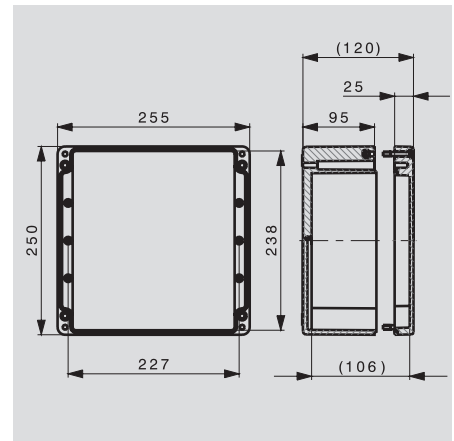

POK 8

255 x 250 x 120

109	
2650	
Top / Bottom	Left / Right
36	32
32	21
18	15
10	8
8	3
3	3
58	
48	
36	

Type	
Klippon POK 8	1565420000
Klippon POK 8 Ex	9510280000

Type	Qty.	Order No.
MP POK 8+11	1	9510640000
SP 15	1	3896100000
SP 20	1	3896200000
SP 30	1	3896300000
EB K61/POK6	1	9511230000
MF POK big	1	9510910000
HG K+POK	1	1580360000

2 hinges per long side

Articles with coloured order number are kept permanently in stock at the central warehouse in Germany. Delivery times see page X.2