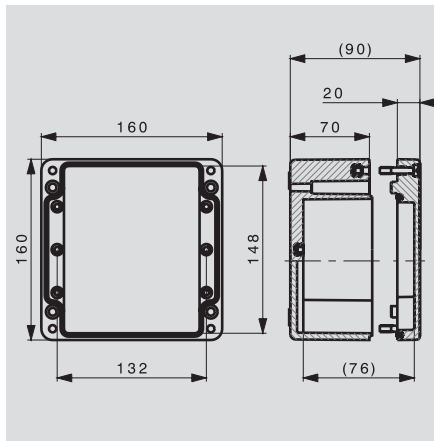

Klippon® POK-Series

Universal polyester enclosures

POK 51

POK 6

Length x Width x Height mm

160 x 160 x 90

260 x 160 x 90

Technical data

Dimensions

Inner height	mm	79
Weight	g	1290

Cable entries

	Top / Bottom	Left / Right
M12	15	11
M16	12	6
M20	6	4
M25	3	2
M32	2	2
M40	2	1

Terminal equipment

WDU 2.5 / ZDU 2.5	17
WDU 4 / ZDU 4	14
WDU 6 / ZDU 6	11
AKZ 2.5	
AKZ 4	

Information

Top / Bottom Left / Right

	Top / Bottom	Left / Right
M12	15	11
M16	12	6
M20	6	4
M25	3	2
M32	2	2
M40	2	1

17

14

11

79

1710

Top / Bottom Left / Right

	Top / Bottom	Left / Right
M12	30	11
M16	24	6
M20	14	4
M25	5	2
M32	4	2
M40	3	1

36

30

23

Ordering data

Standard	grey
ATEX	black

Information

Type

Klippon POK 51	1565410000
Klippon POK 51 Ex	9510250000

Type

Klippon POK 6	1277700000
Klippon POK 6 Ex	9510260000

K

Accessories

Mounting plate

Steel sheet, 2mm	zinc-plated

Spacer M6

Set of 2 pieces each	15 mm
	20 mm
	30 mm

Other accessories

Earthing rail	
External fixing lugs	stainless steel
Hinge	Die cast aluminium

Type	Qty.	Order No.
MP POK 51	1	9510610000
SP 15	1	3896100000
SP 20	1	3896200000
SP 30	1	3896300000
EB K52/POK	1	9511220000
MF POK big	1	9510910000
HG K+POK	1	1580360000

Type	Qty.	Order No.
MP POK 6	1	9510620000
SP 15	1	3896100000
SP 20	1	3896200000
SP 30	1	3896300000
EB K61/POK6	1	9511230000
MF POK big	1	9510910000
HG K+POK	1	1580360000

Information

2 hinges per long side

2 hinges per long side

Articles with coloured order number are kept permanently in stock at the central warehouse in Germany.
Delivery times see page X.2