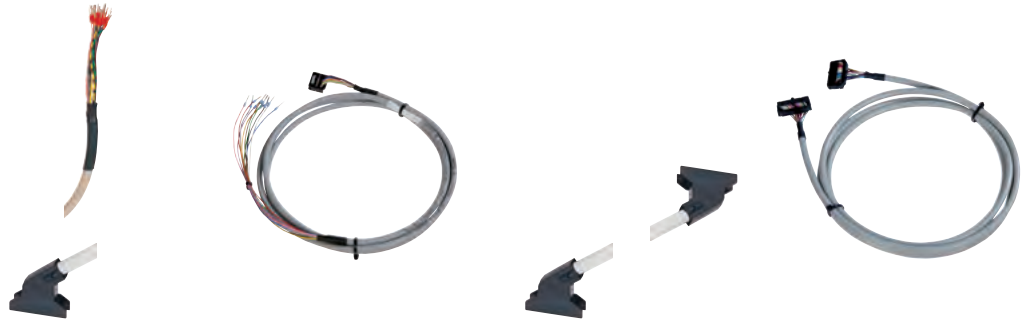

H-system cables

All PLCs

Card type	16-Input/Output card	16-Input/Output card (LC)	16-Input/Output card	16-Input/Output card (LC)
Order No.	7789100xxx	7789388xxx	7789306xxx	7789301xxx
Data				
Interface connector	HE - 20-pole female	HE - 20-pole female	HE - 20-pole female	HE - 20-pole female
Cable type	0.25 mm ² LIYY	0.14 mm ² LIYY	0.25 mm ² LIYY	0.14 mm ² LIYY
Resistance	< 80 Ω/km	< 150 Ω/km	< 80 Ω/km	< 150 Ω/km
PLC connector	No connector - ferrules	No connector - ferrules	HE - 20-pole female	HE - 20-pole female

D

H-system cables

All PLCs

Card type	4-Input/Output card	8-Input/Output card	16-Input/Output card	8 - 16-Input/Output card
Order No.	7789250xxx	7789252xxx	7789254xxx	7789262xxx
Data				
Interface connector	D-Sub - 15-pole female	D-Sub - 25-pole female	D-Sub - 37-pole female	D-Sub - 37-pole female
Cable type	0.25 mm ² LIYCY	0.25 mm ² LIYCY	0.25 mm ² LIYCY	0.25 mm ² LIYCY
Resistance	< 80 Ω/km	< 80 Ω/km	< 80 Ω/km	< 80 Ω/km
PLC connector	No connector - ferrules	No connector - ferrules	No connector - ferrules	D-Sub - 37-pole male

Universal cables

R System cables

All PLCs

D

Card type	32-Input/Output card	16-Input/Output card	8-Input/Output card
Order No.	7789106xxx	7789104xxx	7789108xxx
Data			
Interface connector	RSV 1.6 - 36-pole male	RSV 1.6 - 24-pole male	RSV 1.6 - 12-pole male
Cable type	0.25 mm ² LIYY	0.25 mm ² LIYY	0.25 mm ² LIYY
Resistance	< 80 Ω/km	< 80 Ω/km	< 80 Ω/km
PLC connector	No connector - ferrules	No connector - ferrules	No connector - ferrules