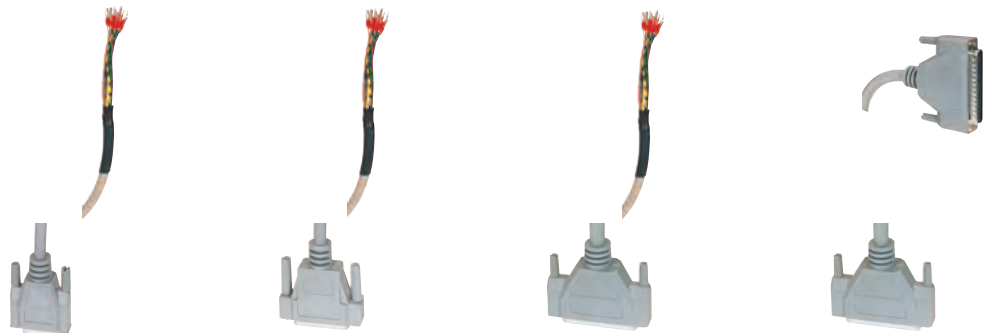

H-system cables

All PLCs

Card type	16-Input/Output card	16-Input/Output card (LC)	16-Input/Output card	16-Input/Output card (LC)
Order No.	7789100xxx	7789388xxx	7789306xxx	7789301xxx
Data				
Interface connector	HE - 20-pole female	HE - 20-pole female	HE - 20-pole female	HE - 20-pole female
Cable type	0.25 mm ² LIYY	0.14 mm ² LIYY	0.25 mm ² LIYY	0.14 mm ² LIYY
Resistance	< 80 Ω/km	< 150 Ω/km	< 80 Ω/km	< 150 Ω/km
PLC connector	No connector - ferrules	No connector - ferrules	HE - 20-pole female	HE - 20-pole female

D

H-system cables

All PLCs

Card type	4-Input/Output card	8-Input/Output card	16-Input/Output card	8 - 16-Input/Output card
Order No.	7789250xxx	7789252xxx	7789254xxx	7789262xxx
Data				
Interface connector	D-Sub - 15-pole female	D-Sub - 25-pole female	D-Sub - 37-pole female	D-Sub - 37-pole female
Cable type	0.25 mm ² LIYCY	0.25 mm ² LIYCY	0.25 mm ² LIYCY	0.25 mm ² LIYCY
Resistance	< 80 Ω/km	< 80 Ω/km	< 80 Ω/km	< 80 Ω/km
PLC connector	No connector - ferrules	No connector - ferrules	No connector - ferrules	D-Sub - 37-pole male

Universal cables

R System cables

All PLCs

D

Card type	32-Input/Output card	16-Input/Output card	8-Input/Output card
Order No.	7789106xxx	7789104xxx	7789108xxx
Data			
Interface connector	RSV 1.6 - 36-pole male	RSV 1.6 - 24-pole male	RSV 1.6 - 12-pole male
Cable type	0.25 mm ² LIYY	0.25 mm ² LIYY	0.25 mm ² LIYY
Resistance	< 80 Ω/km	< 80 Ω/km	< 80 Ω/km
PLC connector	No connector - ferrules	No connector - ferrules	No connector - ferrules