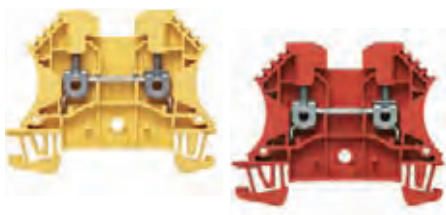

## Accessories – Colour alternatives

The colours listed are available as standard. Other terminal types can be supplied in customised colours on request for quantities exceeding the minimum quantity.

## Standard design

	Colour	Qty	Order No.
<b>WDU 2.5</b>			
WDU 2.5 OR	orange		1020060000
WDU 2.5 BR	brown		1037710000
WDU 2.5 GE	yellow		1020020000
WDU 2.5 GN	green		1020090000
WDU 2.5 GR	grey		1037720000
WDU 2.5 RT	red		1020040000
WDU 2.5 SW	black		1020010000
WDU 2.5 VI	violet		1037700000
WDU 2.5 WS	white		1036800000
<b>WDK 2.5</b>			
WDK 2.5 OR	orange		1021560000
WDK 2.5 WS	white		1790900000
<b>WDK 2.5 V</b>			
WDK 2.5 V OR	orange		1022360000
WDK 2.5 V GE	yellow		1022350000
<b>WDU 4</b>			
WDU 4 OR	orange		1036760000
WDU 4 BR	brown		1037810000
WDU 4 GE	yellow		1020120000
WDU 4 GN	green		1020160000
WDU 4 GR	grey		1037800000
WDU 4 RT	red		1020140000
WDU 4 SW	black		1020110000
WDU 4 VI	violet		1037820000
WDU 4 WS	white		1036700000
<b>WDU 6</b>			
WDU 6 OR	orange		1020260000
WDU 6 GE	yellow		1040220000
WDU 6 GR	grey		1039600000
WDU 6 RT	red		1020240000
WDU 6 SW	black		1020210000
<b>WDU 10</b>			
WDU 10 OR	orange		1020360000
WDU 10 GR	grey		1020320000
WDU 10 RT	red		1020340000
<b>WSI 6</b>			
WSI 6 OR	orange		1011060000
WSI 6 SW	black		1011010000
WSI 6 BL	blue		1011080000
<b>WTD 6/1</b>			
WTD 6/1 GE	yellow		1631760000
WTD 6/1 GR	grey		1017120000
WTD 6/1 RT	red		1631750000
WTD 6/1 SW	black		1631770000
<b>WTL 6/3</b>			
WTL 6/3 BR	brown		1018640000
WTL 6/3 GR	green		1018850000