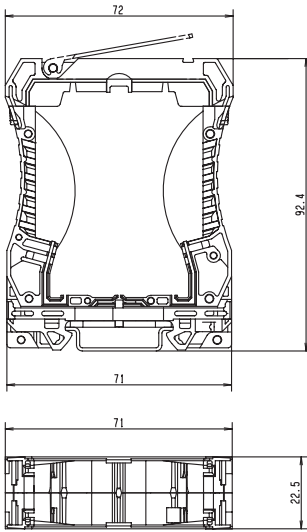

WAVEBOX S 22.5

WAVEBOX L 22.5

WAVEBOX 12.5

WAVEBOX 17.5

Dimensions in mm

Ordering data cross-connections

	No. of poles
Plug-in cross-connection, black	2
Plug-in cross-connection, red	2
Plug-in cross-connection, blue	2
Plug-in cross-connection, yellow	2

Type	Qty.	Order No.
ZQV 2.5N/2 sw	60	1718080000
ZQV 2.5N/2 rt	60	1717900000
ZQV 2.5N/2 bl	60	1717990000
ZQV 2.5N/2 ge	60	1693800000

Ordering data markers

Terminal markers MultiCard	
Terminal markers MultiCard	
Terminal markers MultiCard	

Type	Qty.	Order No.
WS10/5 MC	920	1935000000
WS15/5 MC	480	1609880000
WS10/6 MC	600	1828450000