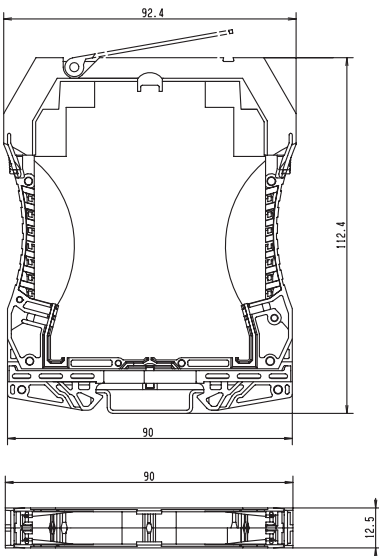

WAVEBOX S 22.5

WAVEBOX L 22.5

WAVEBOX 12.5

WAVEBOX 17.5

Dimensions in mm

Ordering data cross-connections

	No. of poles
Plug-in cross-connection, black	2
Plug-in cross-connection, red	2
Plug-in cross-connection, blue	2
Plug-in cross-connection, yellow	2

Type	Qty.	Order No.
ZQV 2.5N/2 sw	60	1718080000
ZQV 2.5N/2 rt	60	1717900000
ZQV 2.5N/2 bl	60	1717990000
ZQV 2.5N/2 ge	60	1693800000

Ordering data markers

Terminal markers MultiCard	
Terminal markers MultiCard	
Terminal markers MultiCard	

Type	Qty.	Order No.
WS10/5 MC	920	1935000000
WS15/5 MC	480	1609880000
WS10/6 MC	600	1828450000