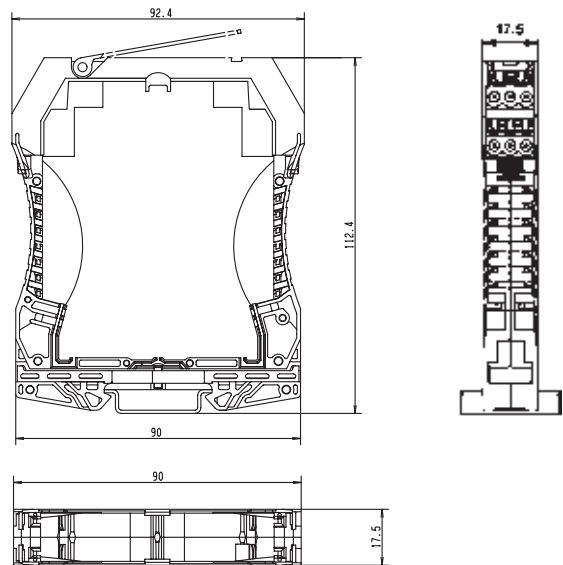

WAVEBOX S 22.5

WAVEBOX L 22.5

WAVEBOX 12.5

WAVEBOX 17.5

Dimensions in mm

Ordering data cross-connections

	No. of poles
Plug-in cross-connection, black	2
Plug-in cross-connection, red	2
Plug-in cross-connection, blue	2
Plug-in cross-connection, yellow	2

Type	Qty.	Order No.
ZQV 2.5N/2 sw	60	1718080000
ZQV 2.5N/2 rt	60	1717900000
ZQV 2.5N/2 bl	60	1717990000
ZQV 2.5N/2 ge	60	1693800000

Ordering data markers

Terminal markers MultiCard	
Terminal markers MultiCard	
Terminal markers MultiCard	

Type	Qty.	Order No.
WS10/5 MC	920	1935000000
WS15/5 MC	480	1609880000
WS10/6 MC	600	1828450000