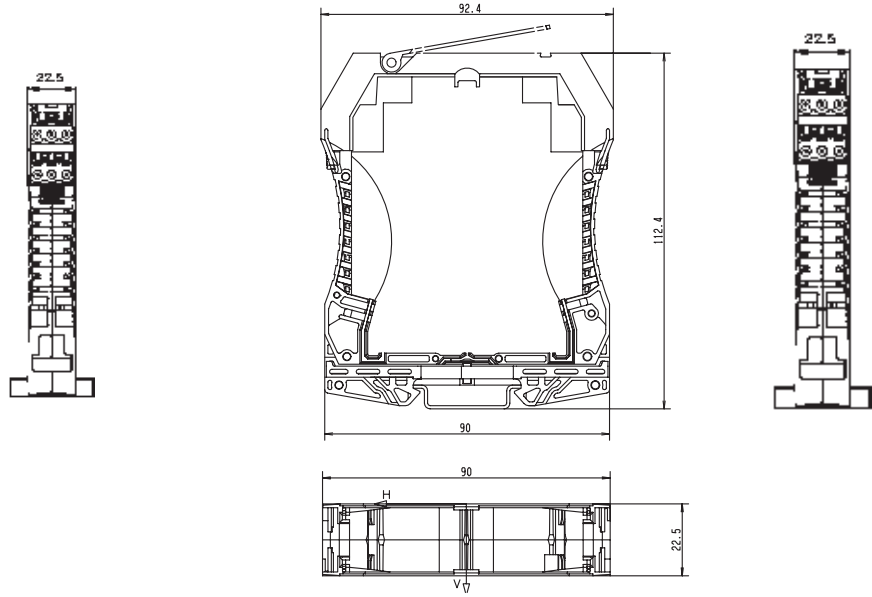

WAVEBOX S 22.5

WAVEBOX L 22.5

WAVEBOX 12.5

WAVEBOX 17.5

Dimensions in mm

Ordering data cross-connections

	No. of poles
Plug-in cross-connection, black	2
Plug-in cross-connection, red	2
Plug-in cross-connection, blue	2
Plug-in cross-connection, yellow	2

Type	Qty.	Order No.
ZQV 2.5N/2 sw	60	1718080000
ZQV 2.5N/2 rt	60	1717900000
ZQV 2.5N/2 bl	60	1717990000
ZQV 2.5N/2 ge	60	1693800000

Ordering data markers

Terminal markers MultiCard	
Terminal markers MultiCard	
Terminal markers MultiCard	

Type	Qty.	Order No.
WS10/5 MC	920	1935000000
WS15/5 MC	480	1609880000
WS10/6 MC	600	1828450000